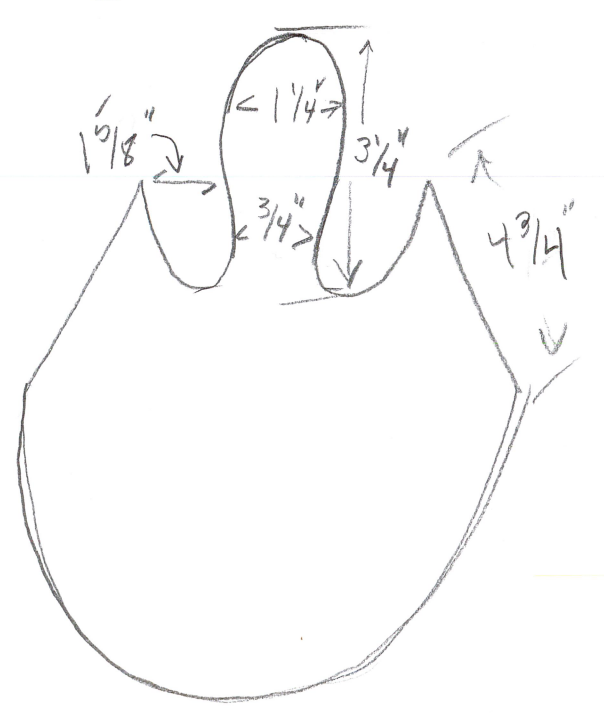

"RESTORED"

VASA 4/8/22 ① OF ②
 DJ © 8626

PAIR GRAY (SPECIES ID) MOOSE

± UKCHLÖS 12
 9 1/4 OA.
 5-L

4-5 OZ, TYPE II SD, KWEET BOOTS
 MULTI-LAYER NÄVER MIDSOLE
 5 OZ. OUTERSOLE -- ZERO HEEL
 ELEVATION, MS-WR

RCI 6/1

TOP LEG FOLDED DOWN BY RESTORERS.
 MOUNT NOT REMOVABLE.

W/ HEEL LIMEH INSIDE,

PEGGED CLUMP-PATCHES (MISSING)
 (SLIGHT SUPINATION)
 AGGREGATE SOLE 3/8" THICK
 CLOSING MUCH NEATER THAN THE MAKING SEWING/STITCHING = 2 DIFF. HANDS

NÄVER (BIRCH BARK)
 DELAMIED 5 OZ. OUTERSOLE

PEGGED REPAIRS

PEGGED SOLE PATCH MISSING.